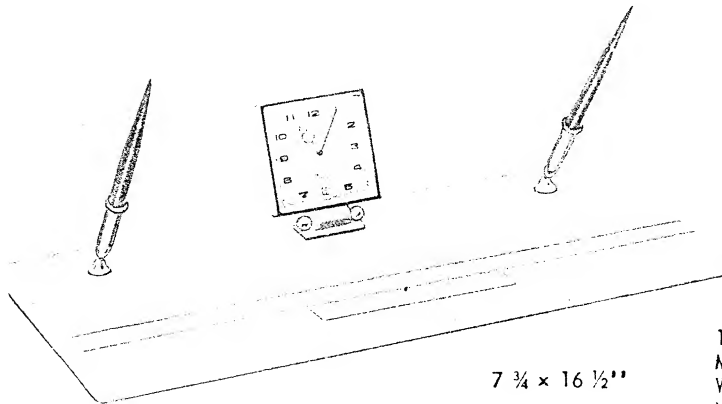

7 1/4 x 16 1/2"

12503M (Illustrated)
MEXICAN ONYX
With (2) B121SKD White Dot Pens $125.00
With B5SKD Pen, Pencil or ballpoint (any two) 110.00
(Includes No. 591-8 Day Perpetual Date & Day Clock)

12503J
JET CRYSTAL
With (2) 121SKD White Dot Pens $125.00
With 5SKD Pen, Pencil or ballpoint (any two) .. 110.00
(Includes No. 591-8 Day Perpetual Date & Day Clock)